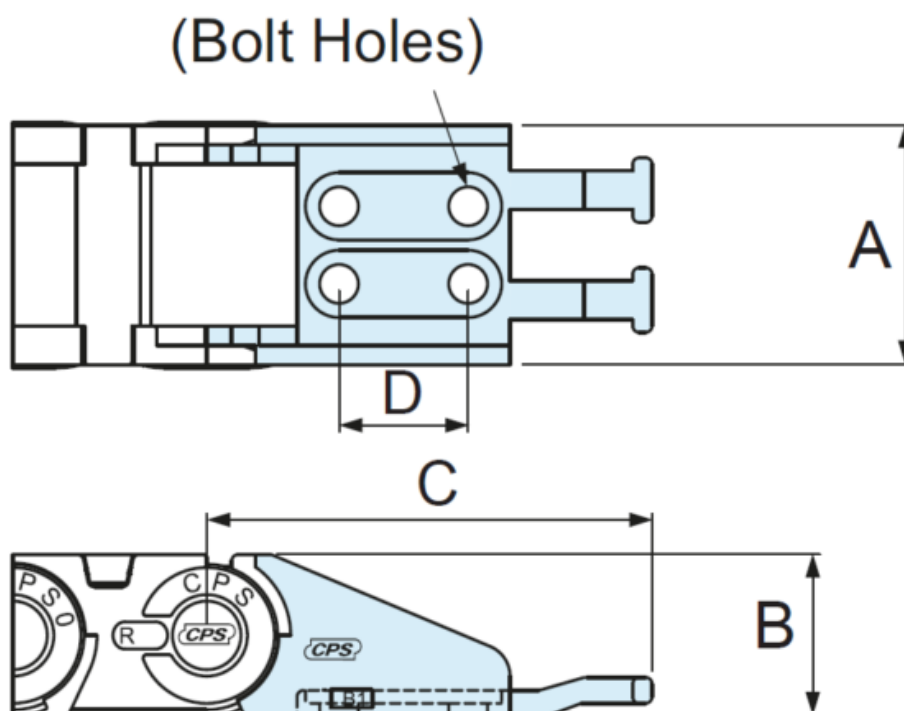

Article number: 18TEB03015

Description: End piece Tie Wrap type, for CPS30.15 (2pcs./1set.)

Type: S-TEB030.15

Measures

A	= 27
B	= 26
C	= 69
D	= 20
Hole size = M6	